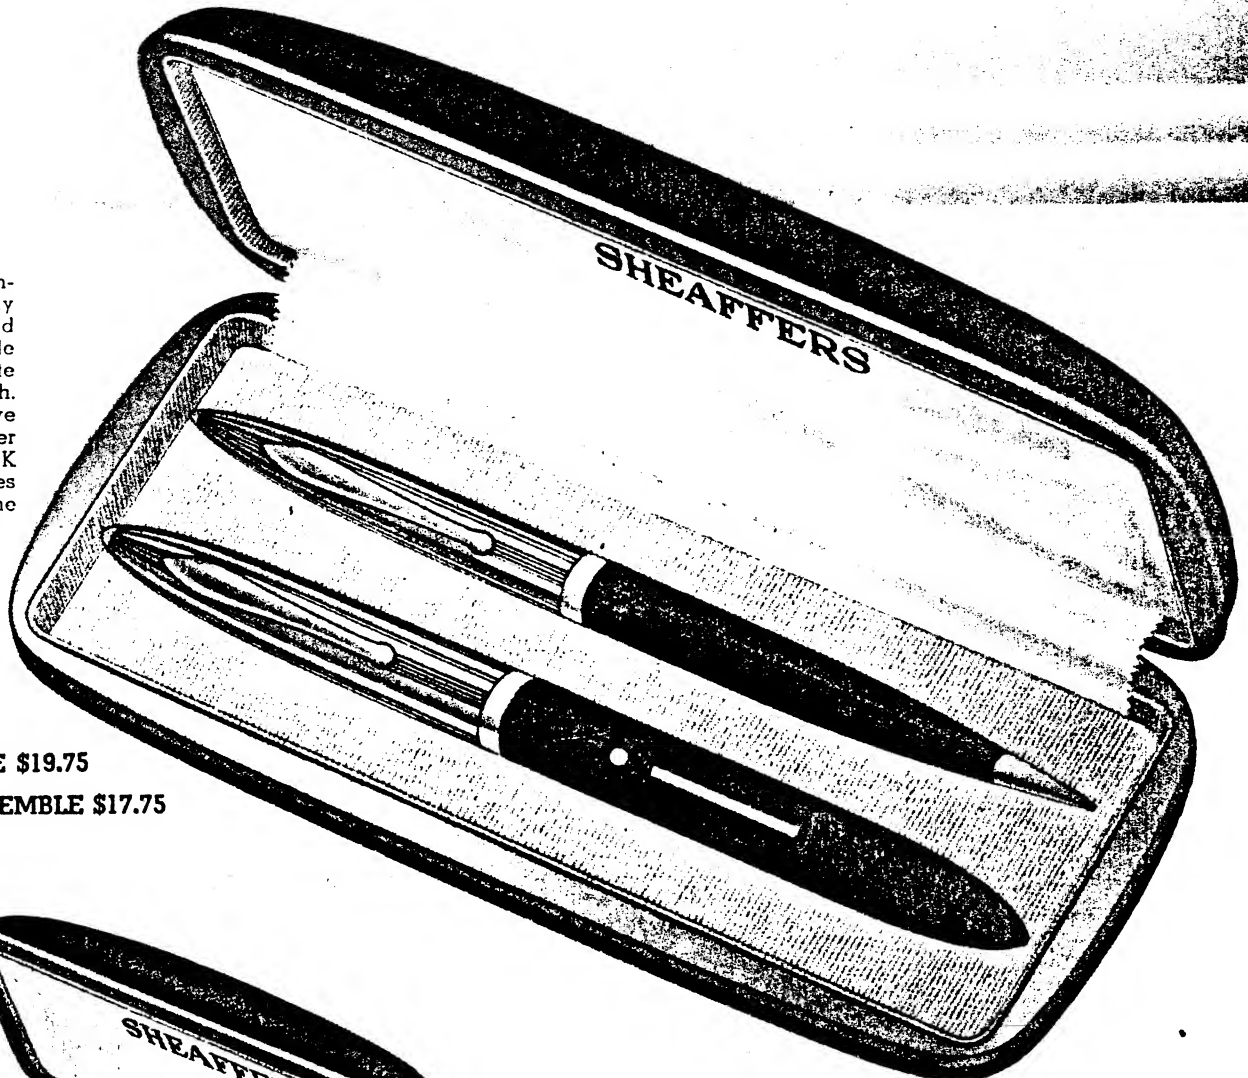

CREST ENSEMBLE \$19.75

LADY CREST ENSEMBLE \$17.75

THE TUCKAWAY—\$12.00

An unusual pen of great usefulness. It's the ideal extra pen for those who already have a pen, because it is designed to tuck away into a lady's purse or a man's side pocket. Men like the TUCKAWAY as a dress suit accessory or for carrying in summer when vests are not worn. Ladies like it because it is the ideal purse pen. Cap and barrel sections are 14-K gold filled. It is a WHITE DOT Lifetime—guaranteed to serve as long as the owner lives.